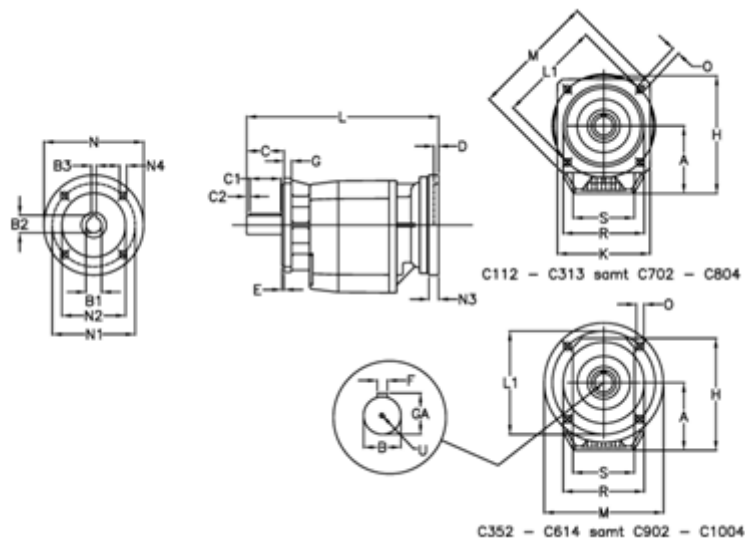

Article number: 40600800892465  
 Description: Helical gearbox  
 C802F-8,9-P200B5

## Measures

A = 247.0	D = 7.0	L1 = 350	R = 320
B = 80	E = 5	M = 400	S = 300
B1 = 55	F = 22	N = 400	U = M20x42
B2 = 59.3	G = 20	N1 = 350	
B3 = 16	GA = 85.0	N2 = 300	
C = 140	H = 422.0	N3 = 0	
C1 = 110	K = 350	N4 = M16x25	
C2 = 15	L = 660.0	O = 18.0	